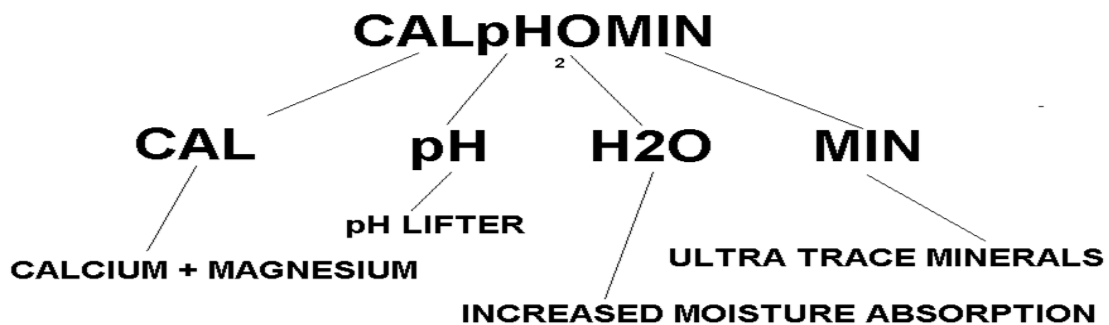

Two new products, manufactured by WALCO on behalf of CALpHOMIN and RUMINERALS

CALpHOMIN

CALpHOMIN is a broad acre soil additive, designed to bring your soil back to life both on top and around root systems. CALpHOMIN acts to bring your soil pH back to good productive levels and encourages the growth of soil enzymes, earthworms and microbes which all contribute to the breakdown of the nutrients and dead plant matter in the soil in a manner so as to provide humus and a balanced nutrient portfolio for plants to grow and increases the plants ability to fight off pests, fungal diseases and frost.

INCREASE YOUR SOILS' VITALITY WITH...

RUMINERALS is a Ruminant Animal stock feed supplement (Not for Horses) designed to be mixed with feed or used simply as a stand-alone, placed close to feed or water for animals to access when they feel the need for it.